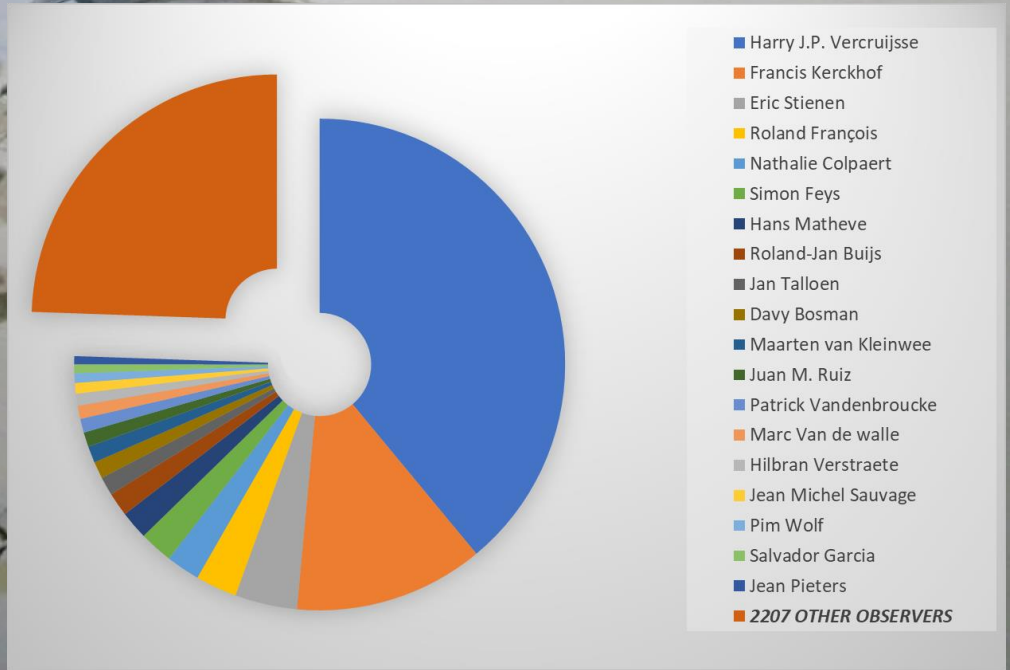

Universiteit
Antwerpen

LBBG
Citizens Science

Network

of stationary bird watchers
of travelling bird watchers/ringers
other citizens

Database

11659 birds
148656 observations
2226 observers

22% of the birds never seen
HG B-ZFAN seen 272 times
LBBG B-DFAY seen 256 times

RIGID ROUTINES

Migration patterns

Wintering areas

Partner fidelity

Site fidelity

II. rapid evolution vs. rigid traits

High site fidelity

Long term relationship with same partner